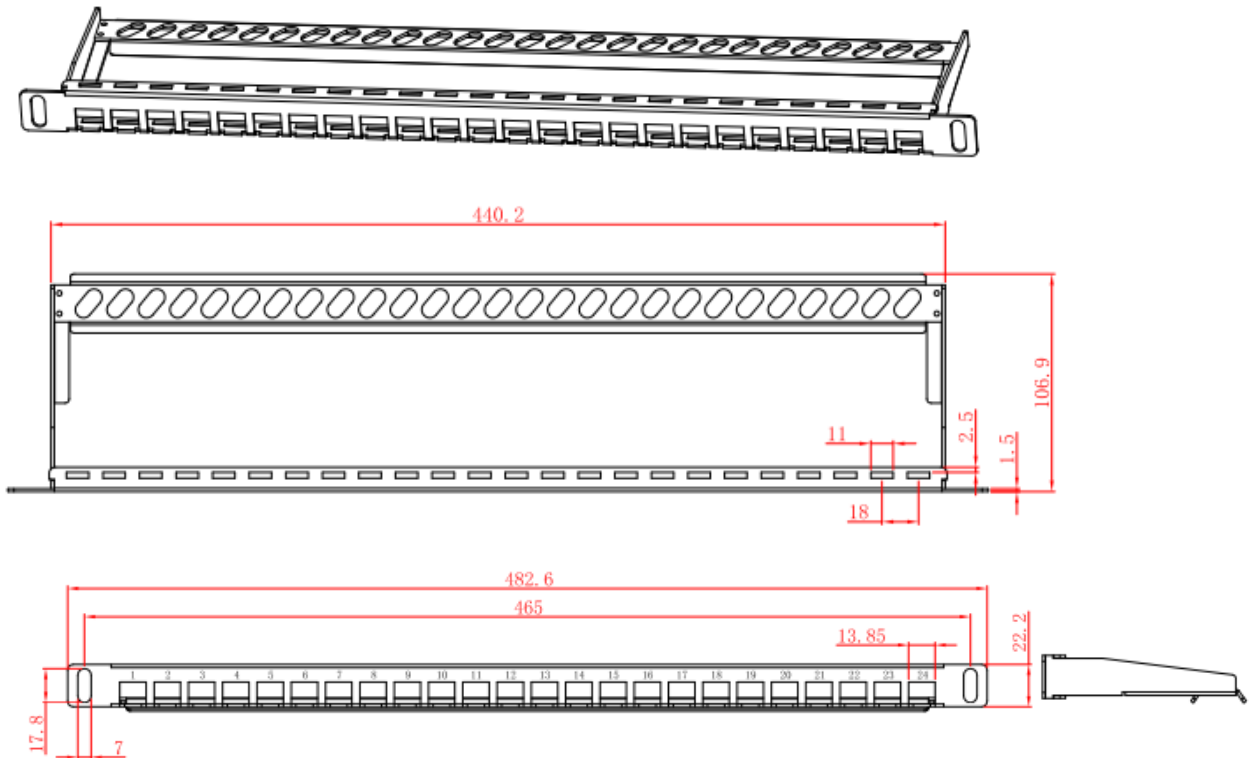

0.5U 19" UTP/FTP Blank Patch Panel - 24 ports

Features:

- Material:
UTP: SPCC
FTP: SPCC with nickel plating
- Cat.5e/Cat.6/Cat.6a/Cat.7 keystone jacks can be assembled in this panel;
- All kinds of cables with different dimensions can be fixed on the patch panel. Fit for Horizontal Distribution in the equipments room and equipments connecting;

Environment of Adaptations:

- Storage: -40° ~ 70°
- Operation: -10° ~ 60°

Color:

- UTP: Black
- FTP: Metallic Color

For More Information:

Email: sales@telexmax.cn
www.telexmax.cn
www.telexmaxcable.com